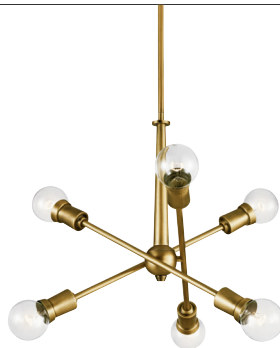

**43119NBR** | Chandelier  
(10) 100W Medium, 47"W x 53.5"H  
Overall Ht. 74", Chain/Stem 36"

**43119CH** | Chandelier  
(10) 100W Medium, 47"W x 53.5"H  
Overall Ht. 74", Chain/Stem 36"

**43118NBR** | Chandelier  
(8) 100W Medium, 30"W x 26"H  
Overall Ht. 69", Chain/Stem 36"

**43095NBR** | Chandelier  
(6) 100W Medium, 20"W x 27.75"H  
Overall Ht. 60", Chain/Stem 36"

**43118CH** | Chandelier  
(8) 100W Medium, 30"W x 26"H  
Overall Ht. 69", Chain/Stem 36"

**43095CH** | Chandelier  
(6) 100W Medium, 20"W x 27.75"H  
Overall Ht. 60", Chain/Stem 36"

**43196NBR** | Flush Mount  
(3) 100W Medium, 15"W x 5.75"H

**43195NBR** | Wall Sconce  
(2) 60W Medium, 5"W x 16.75"H  
D+LF

**43196CH** | Flush Mount  
(3) 100W Medium, 15"W x 5.75"H

**43195CH** | Wall Sconce  
(2) 60W Medium, 5"W x 16.75"H  
D+LF

★★★★★  
"This light is super fun and modern! It gives off lighting in every direction for an unusual unique illumination. It modernized my older kitchen. I would highly recommend this light."  
-Leeannrogers40 | Tuscon, AZ | Armstrong 43118CH